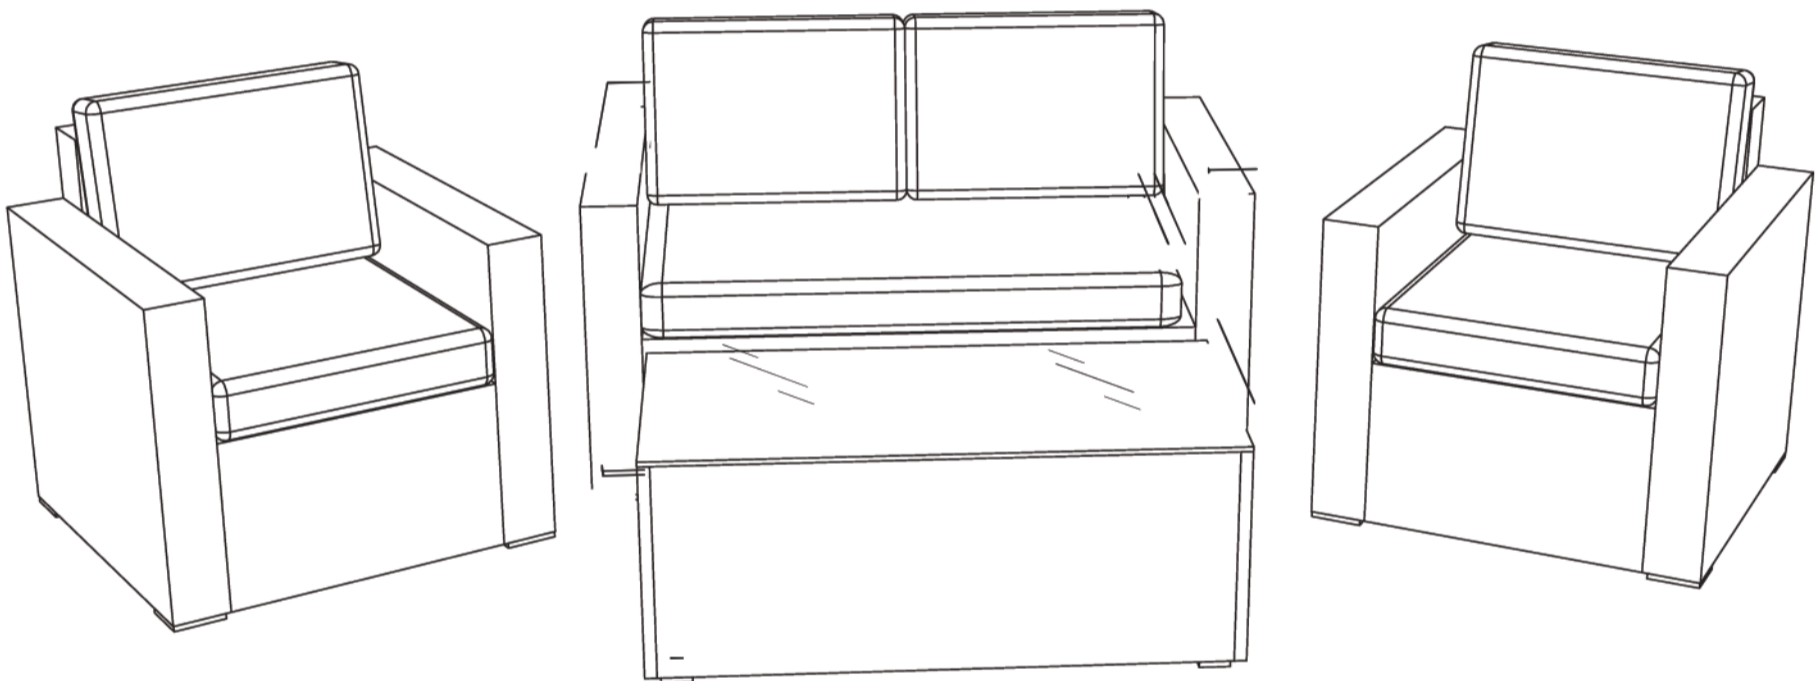

nustone

ASSEMBLY INSTRUCTIONS

Rattan Sofa Set with 2 Armchairs
and Coffee Table

Glass! Handle with care

IMPORTANT NOTICE

This booklet contains assembling & care instructions.
Please read the instructions before assembling the
product and retain for future reference.

COMPONENTISTICA

Parti	Descrizione	Qtà	Parti	Descrizione	Qtà
A		1pz	G		2pz
B		2pz	H		2pz
C		2pz	I		1pz
D		1pz	J		1pz
E	Sinistra 	3pz	K		4pz
F	Destra 	3pz	L		2pz
			M		1pz

FERRAMENTA INCLUSA

Part	Description	Qty	Part	Description	Qty
aa		52pcs			
bb		52pcs	dd		1pc

Tavolino

Step 1

Step 2

Step 3

Step 4

Poltrona

Step 1

Step 2