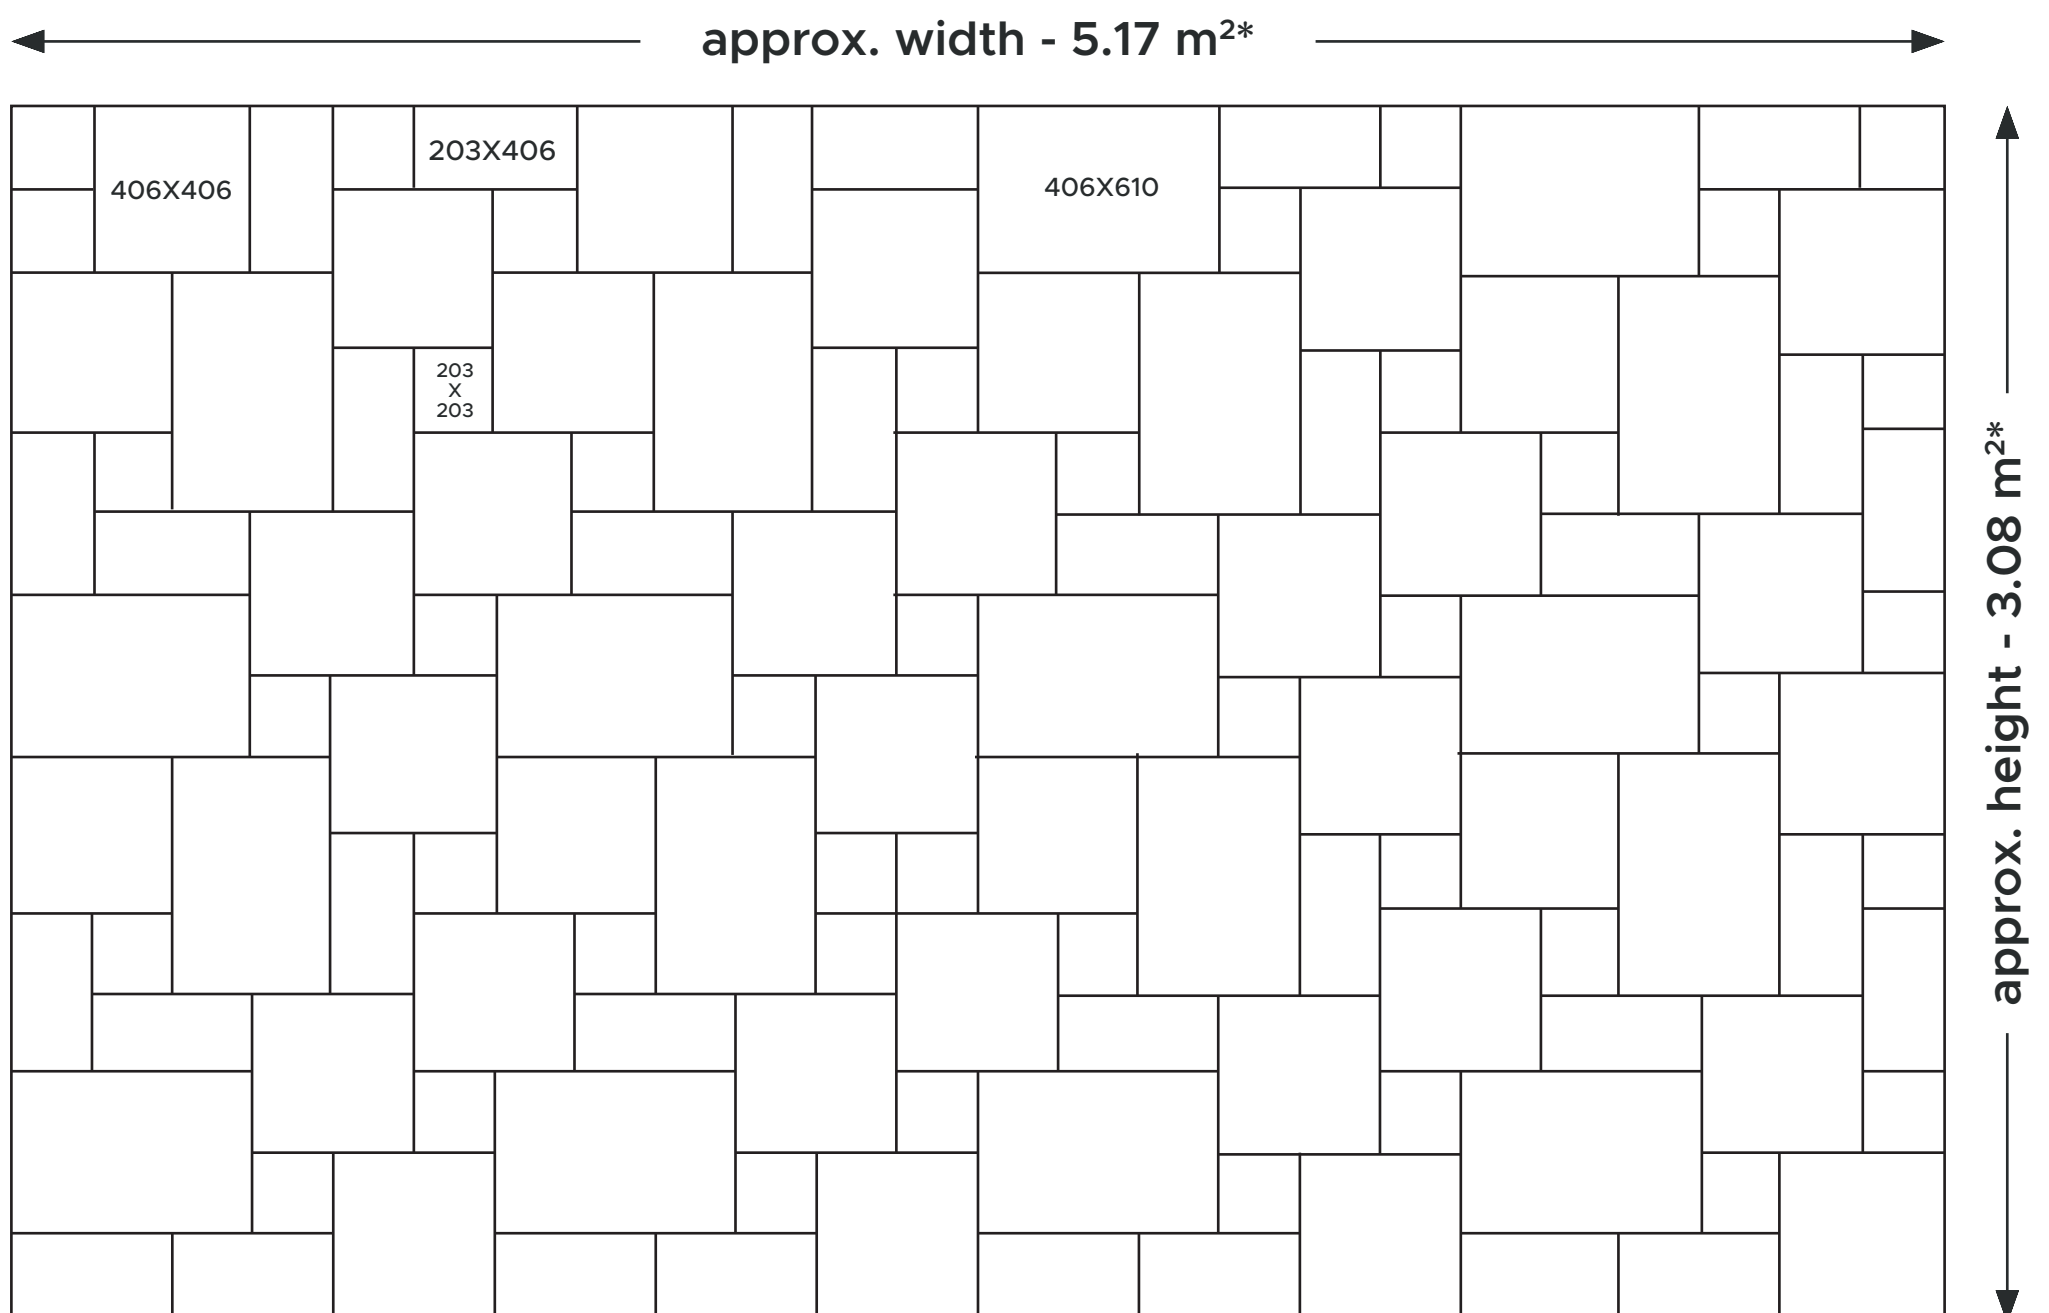

PACK DETAILS

NOMINAL SIZE (MM)	PCS (PER PACK)	TOTAL PCS
203 X 203 X 30 MM	40 PCS	120 PCS PER CRT
203X 406 X 30 MM	20 PCS	
406 X 406 X 30 MM	40 PCS	
406 X 610 X 30 MM	20 PCS	

THE LAYING OF FRENCH PATTERN COVERS APPROX. 15.25 SQM*