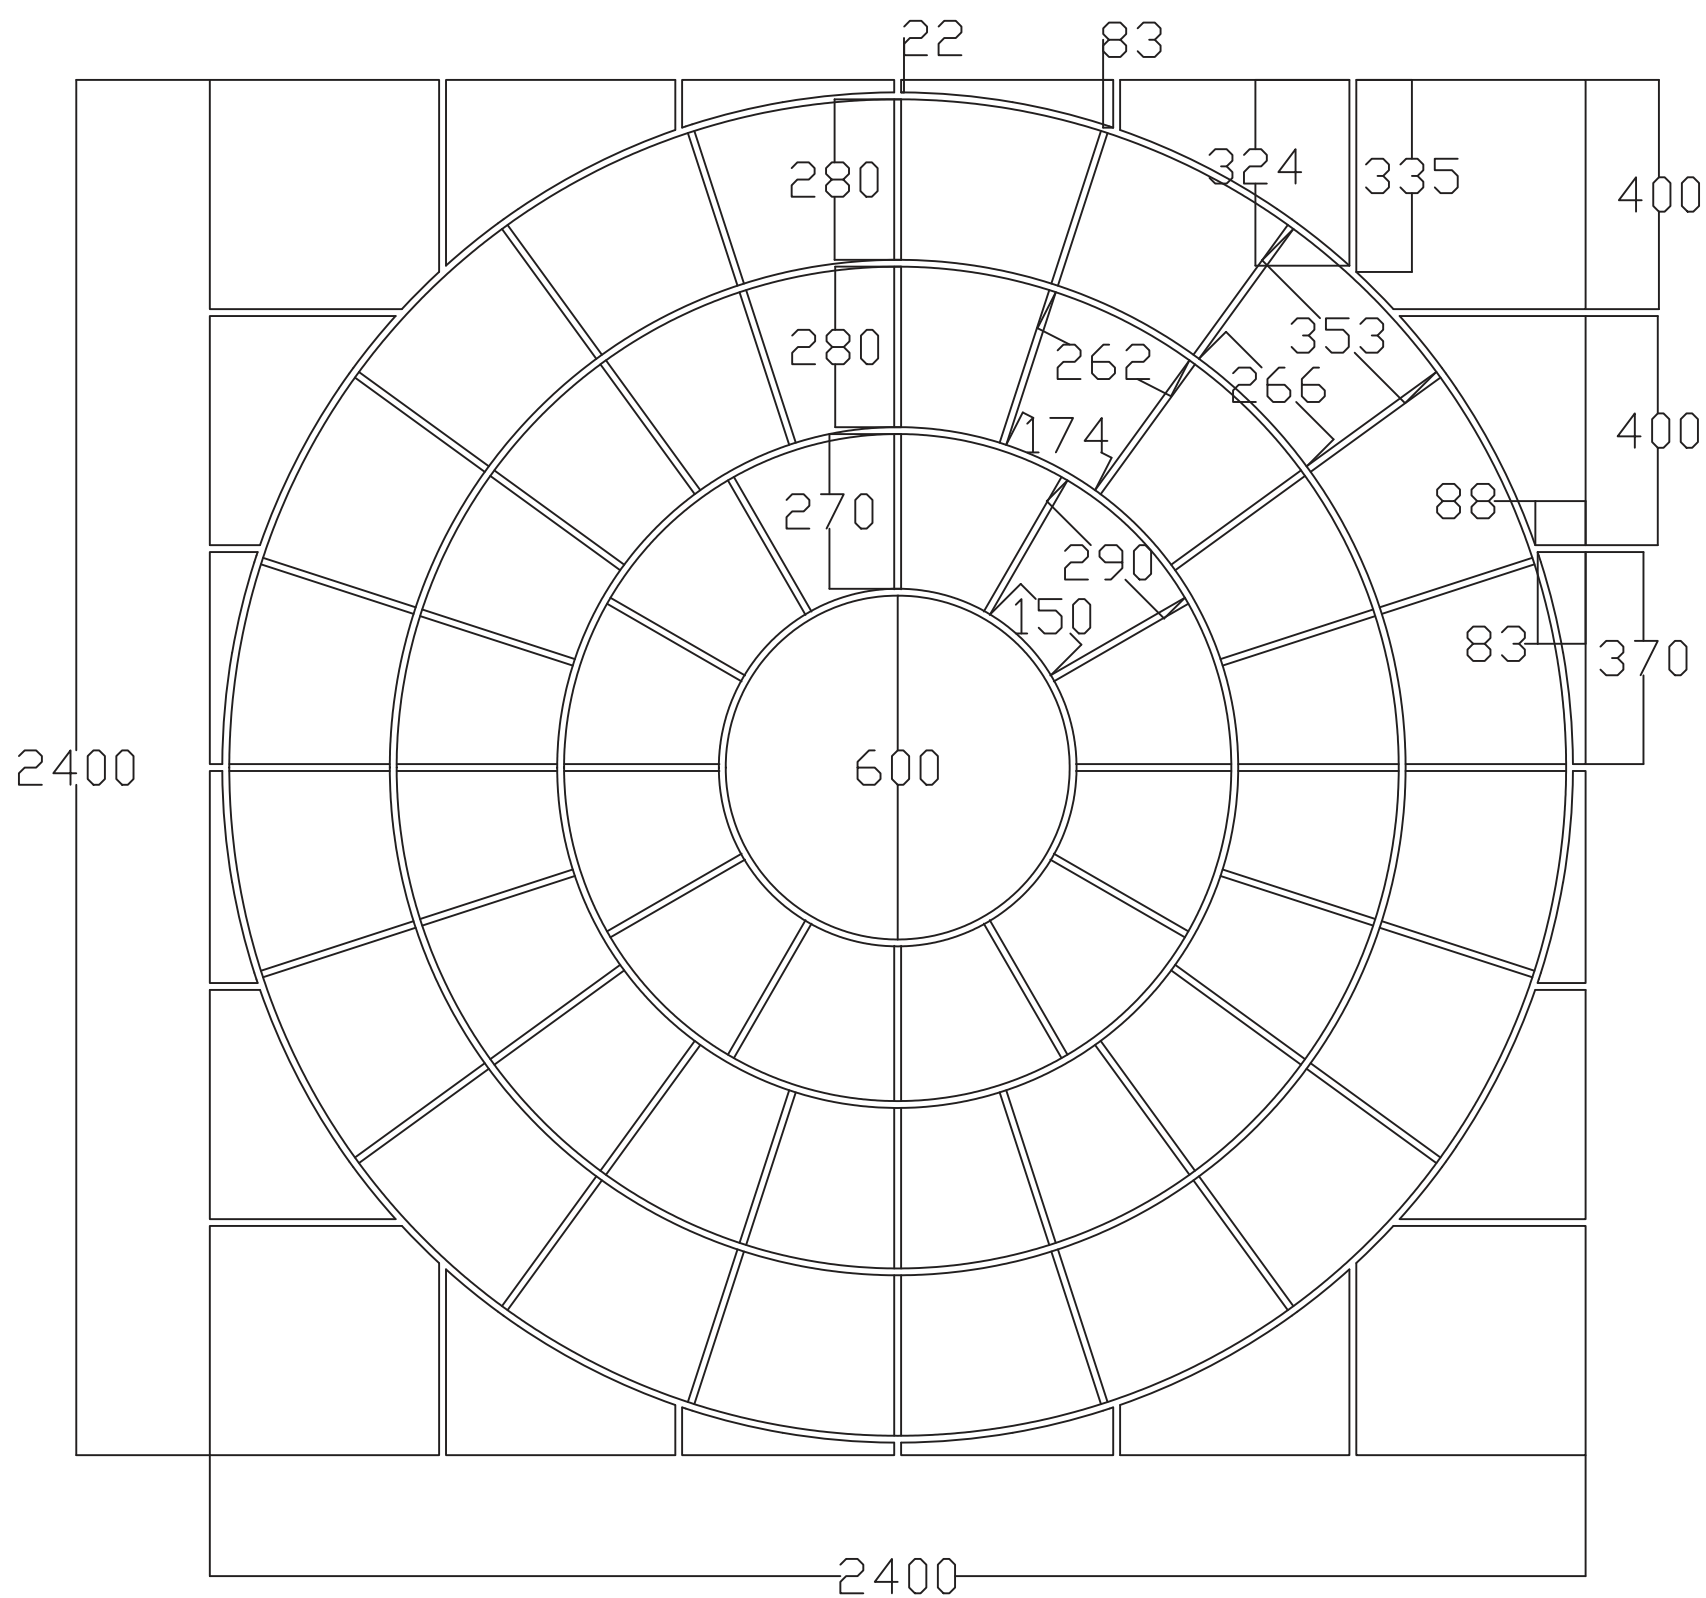

nustone

Sandstone . Limestone . Granite . Porcelain

☎ 01206 700 599

✉ support@nustone.co.uk

🌐 www.nustone.co.uk

2.4M CIRCLE LAYING PATTERN COVERS APPROX 4.80M²*

Better Paving, Better Prices!