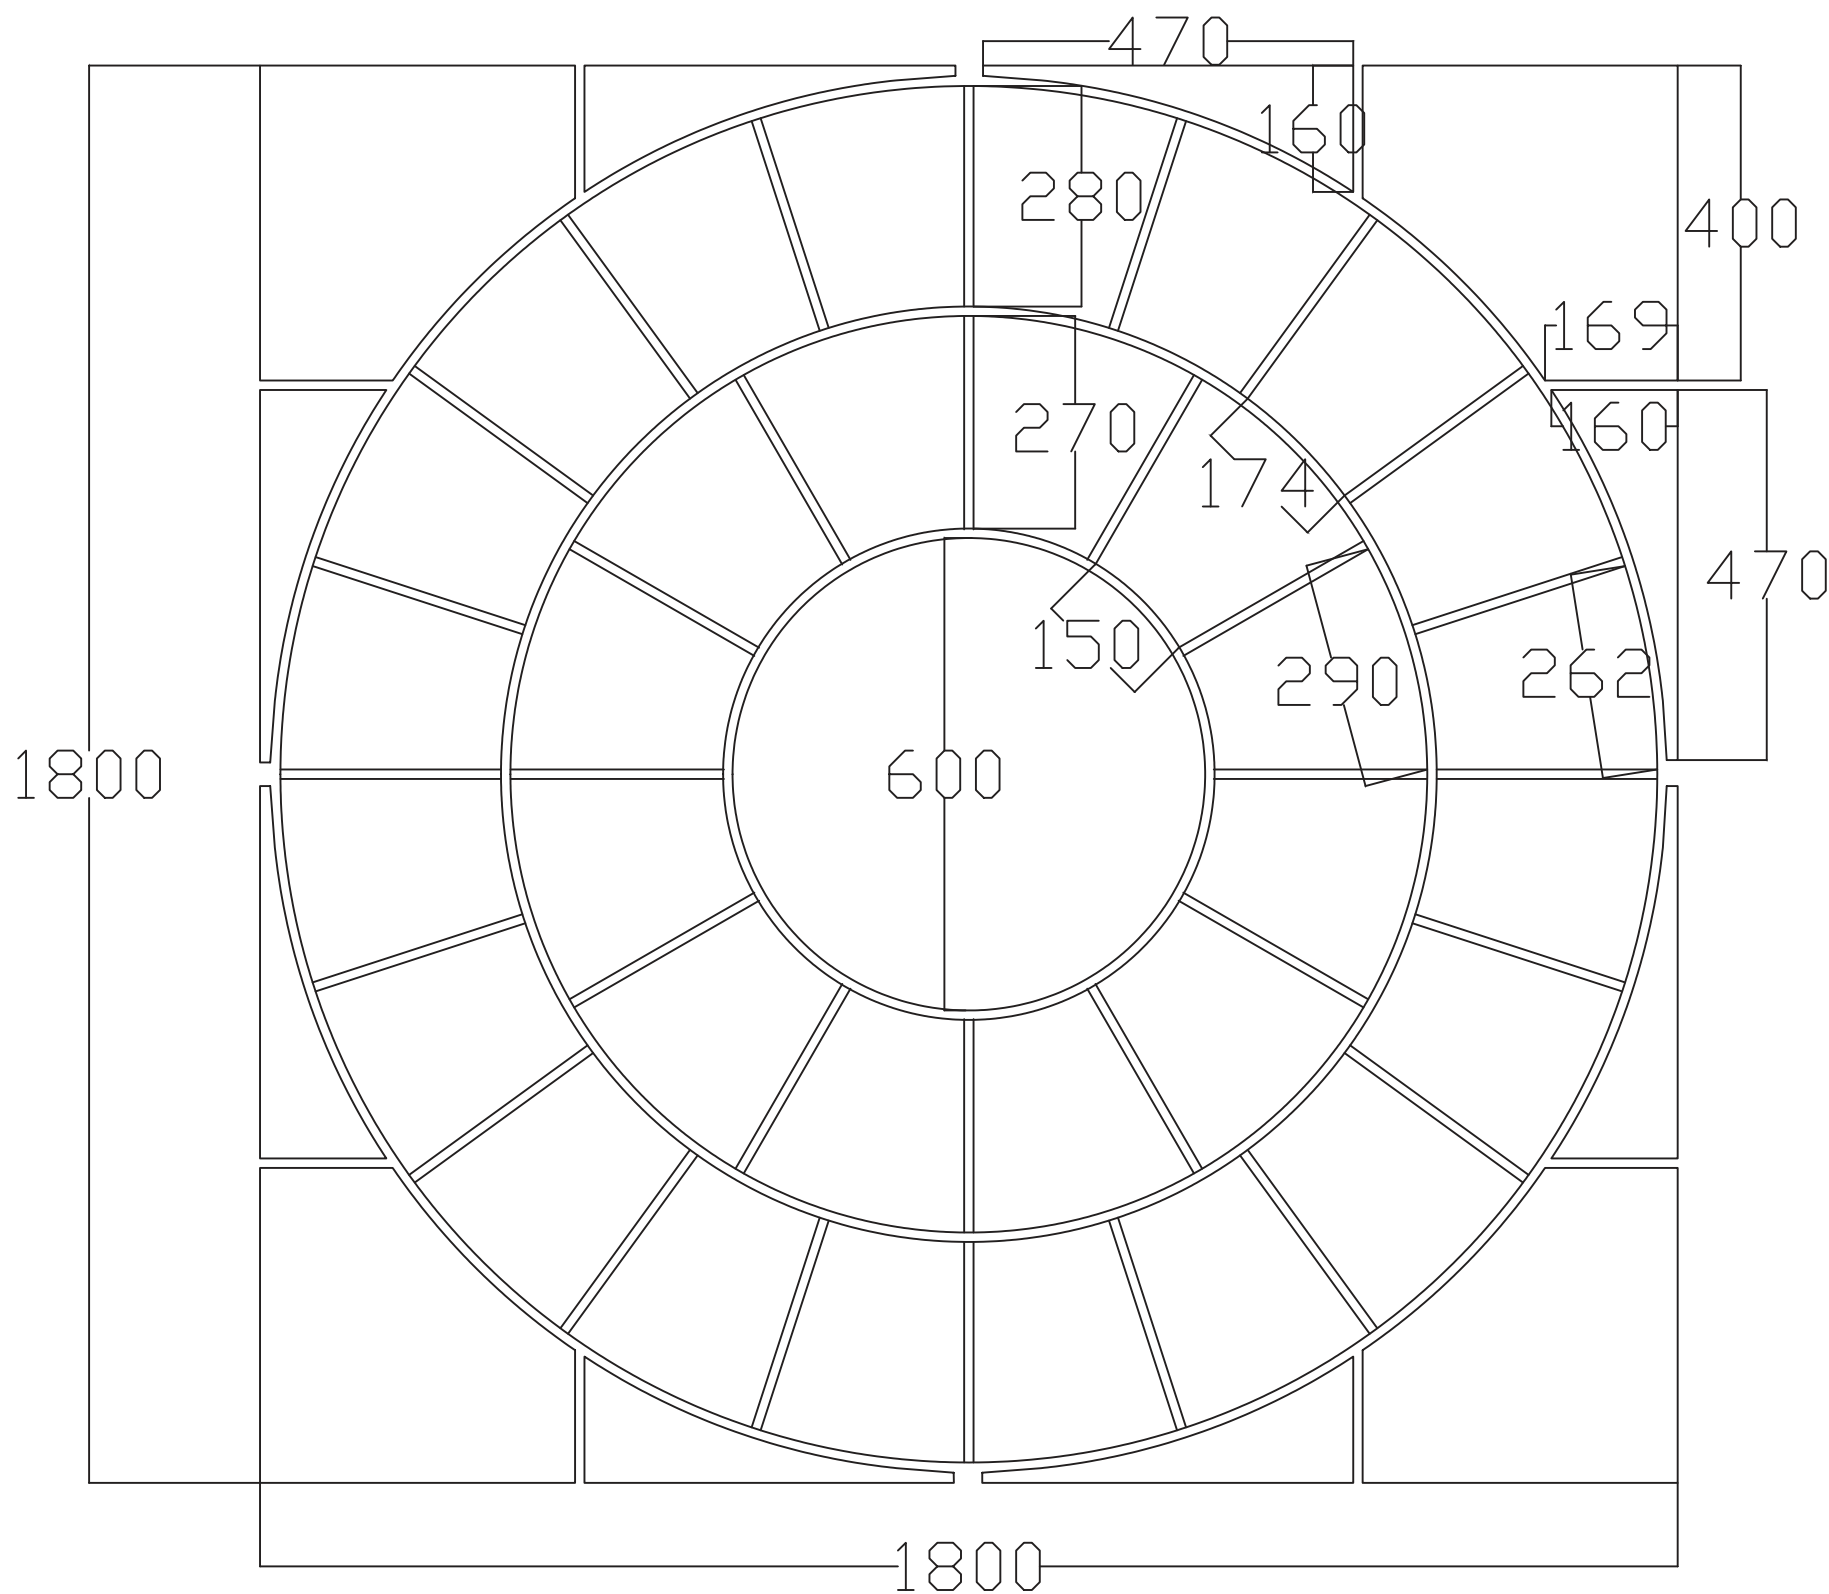

nustone

Sandstone . Limestone . Granite . Porcelain

☎ 01206 700 599

✉ support@nustone.co.uk

🌐 www.nustone.co.uk

1.8M CIRCLE LAYING PATTERN COVERS APPROX 3.60M²*

Better Paving, Better Prices!