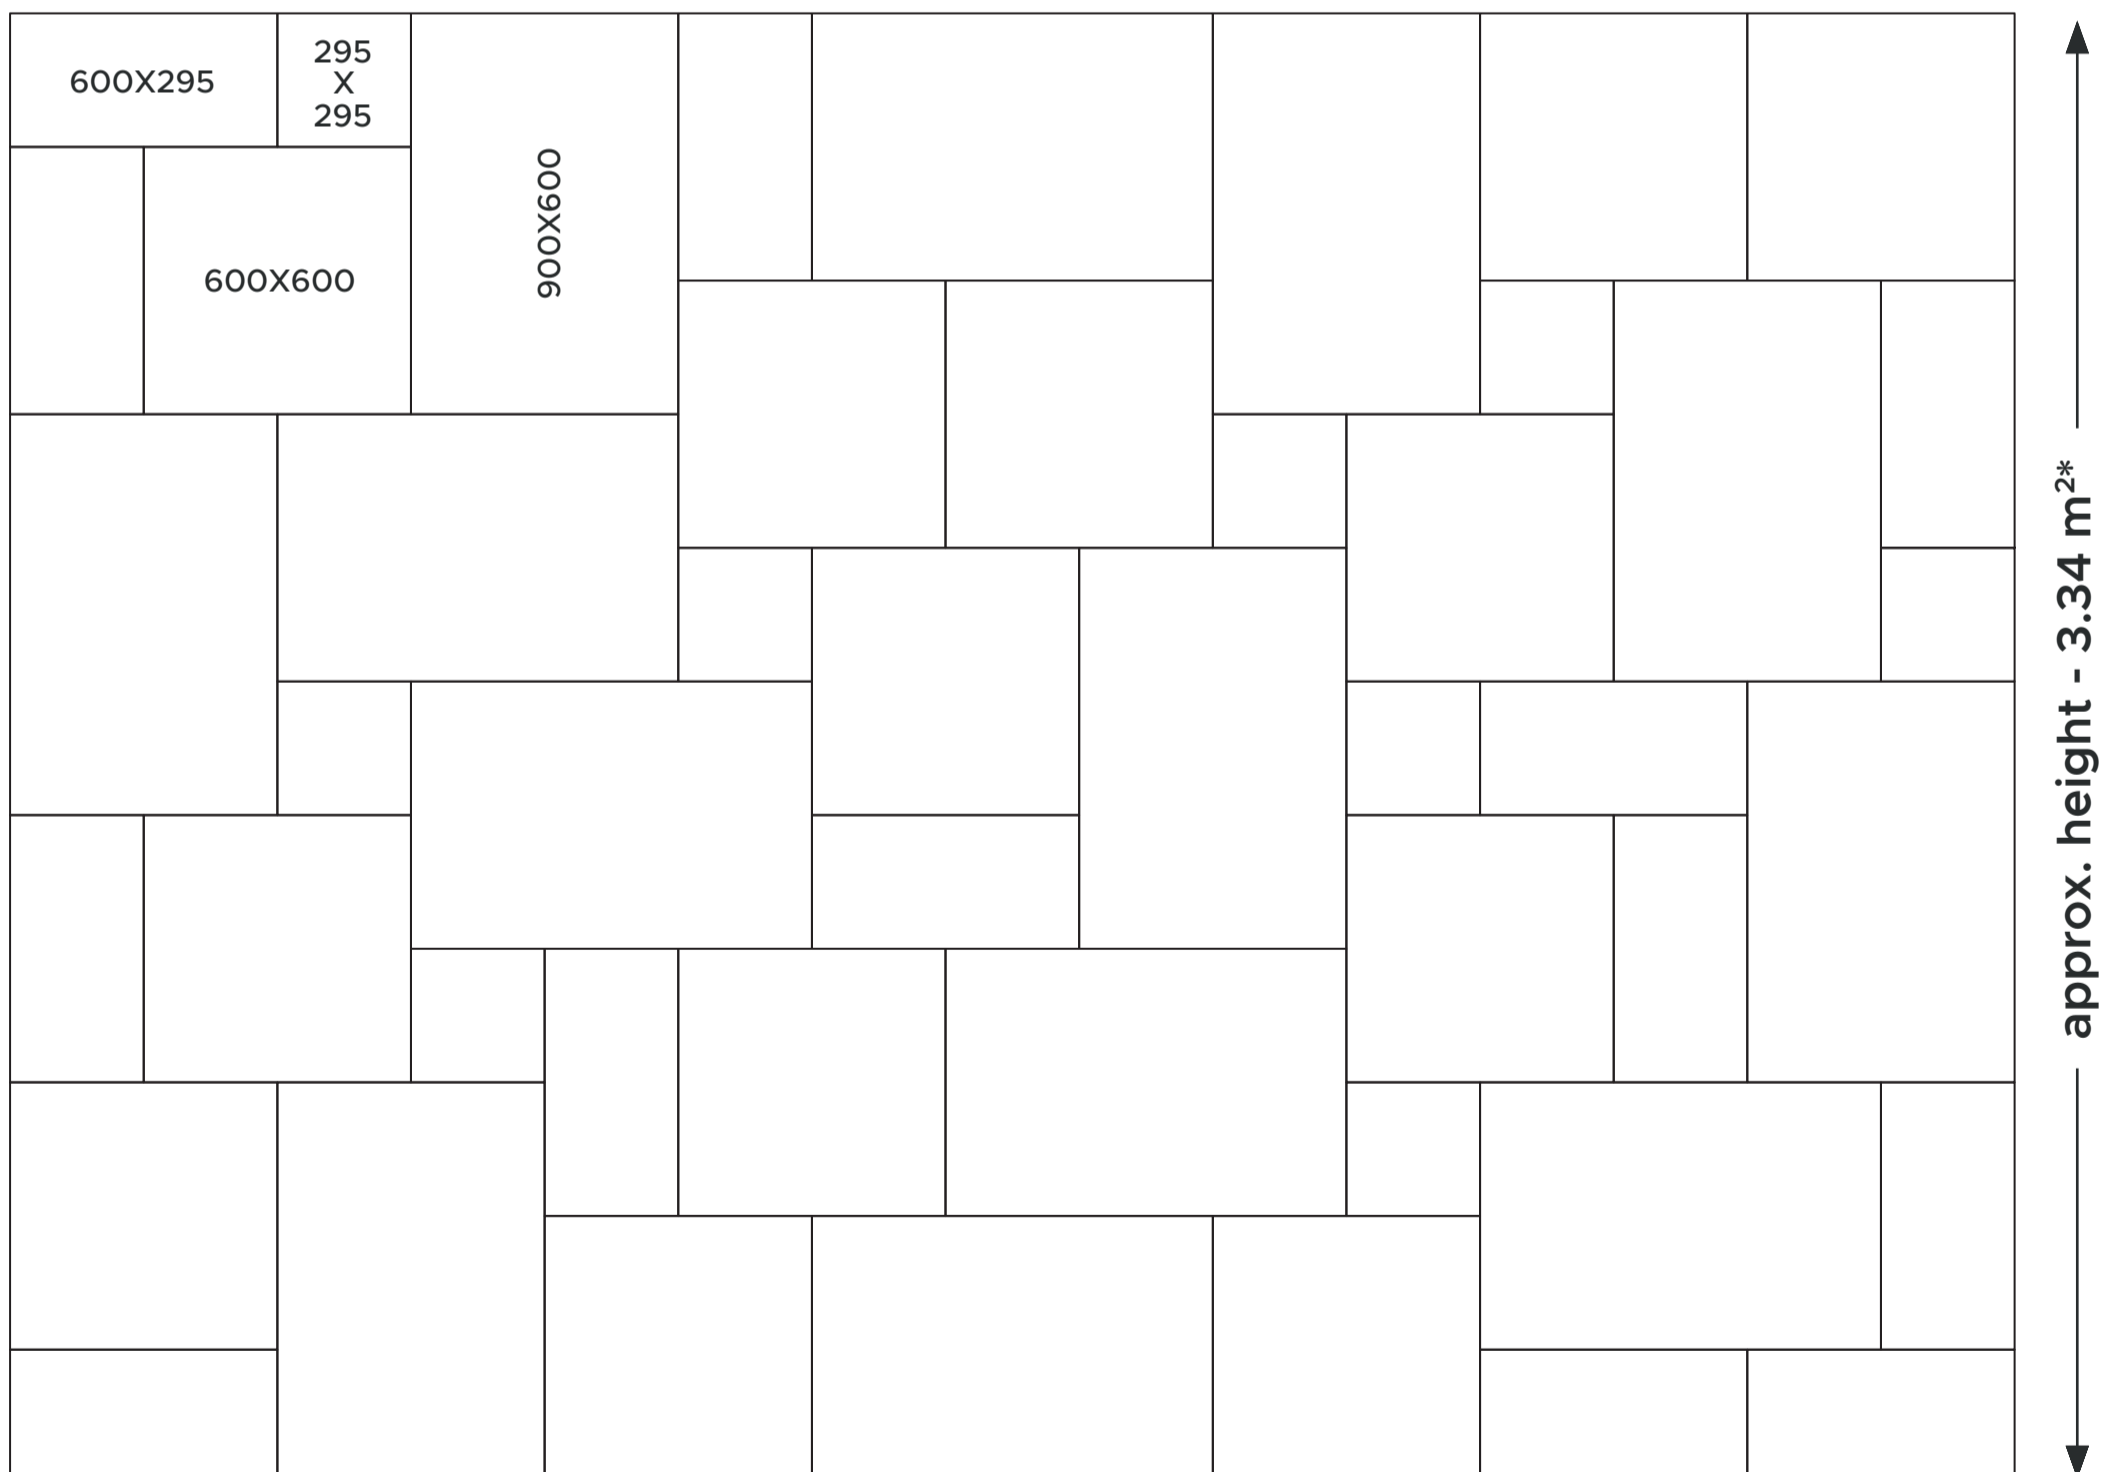

PACK DETAILS

NOMINAL SIZE (MM)	PCS (PER PACK)	TOTAL PCS
900X600	13 PCS	48 PCS
600X600	13 PCS	
600X295	13 PCS	
295X295	09 PCS	

THE LAYING PATTERN OF PATIO PACKS COVERS APPROX. 15.25 SQM*

← approx. width - 4.57 m²* →