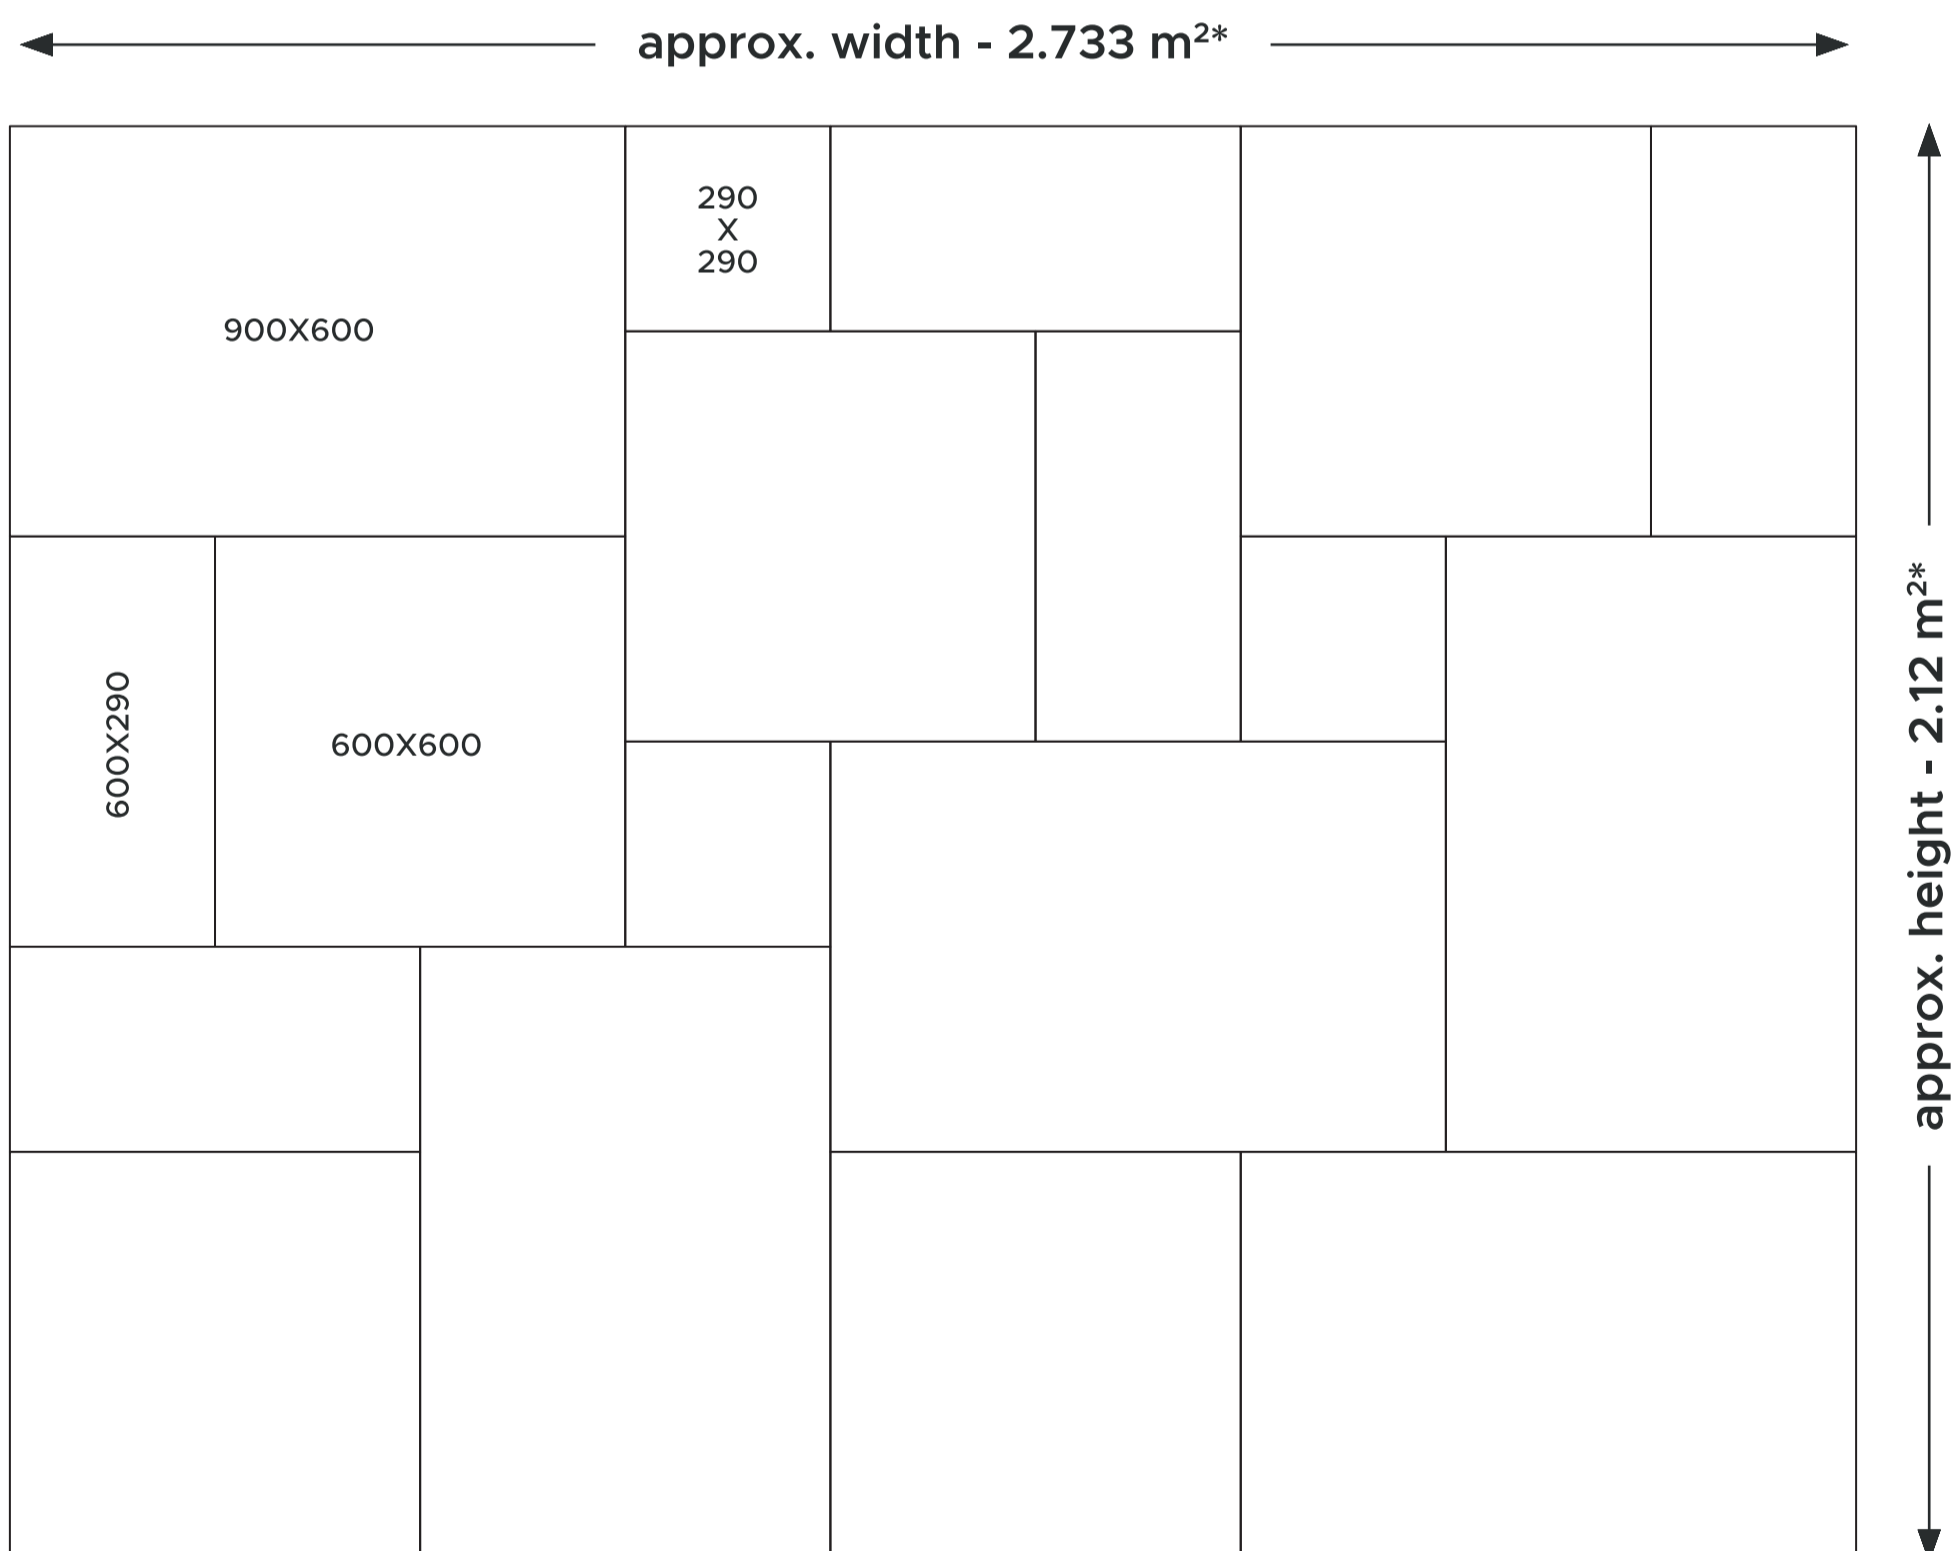

PACK DETAILS

NOMINAL SIZE (MM)	PCS (PER PACK)	TOTAL PCS
900X600	05 PCS	18 PCS
600X600	05 PCS	
600X290	05 PCS	
290X290	03 PCS	

THE LAYING PATTERN OF PATIO PACKS COVERS APPROX. 05.80 SQM*

Better Paving, Better Prices!