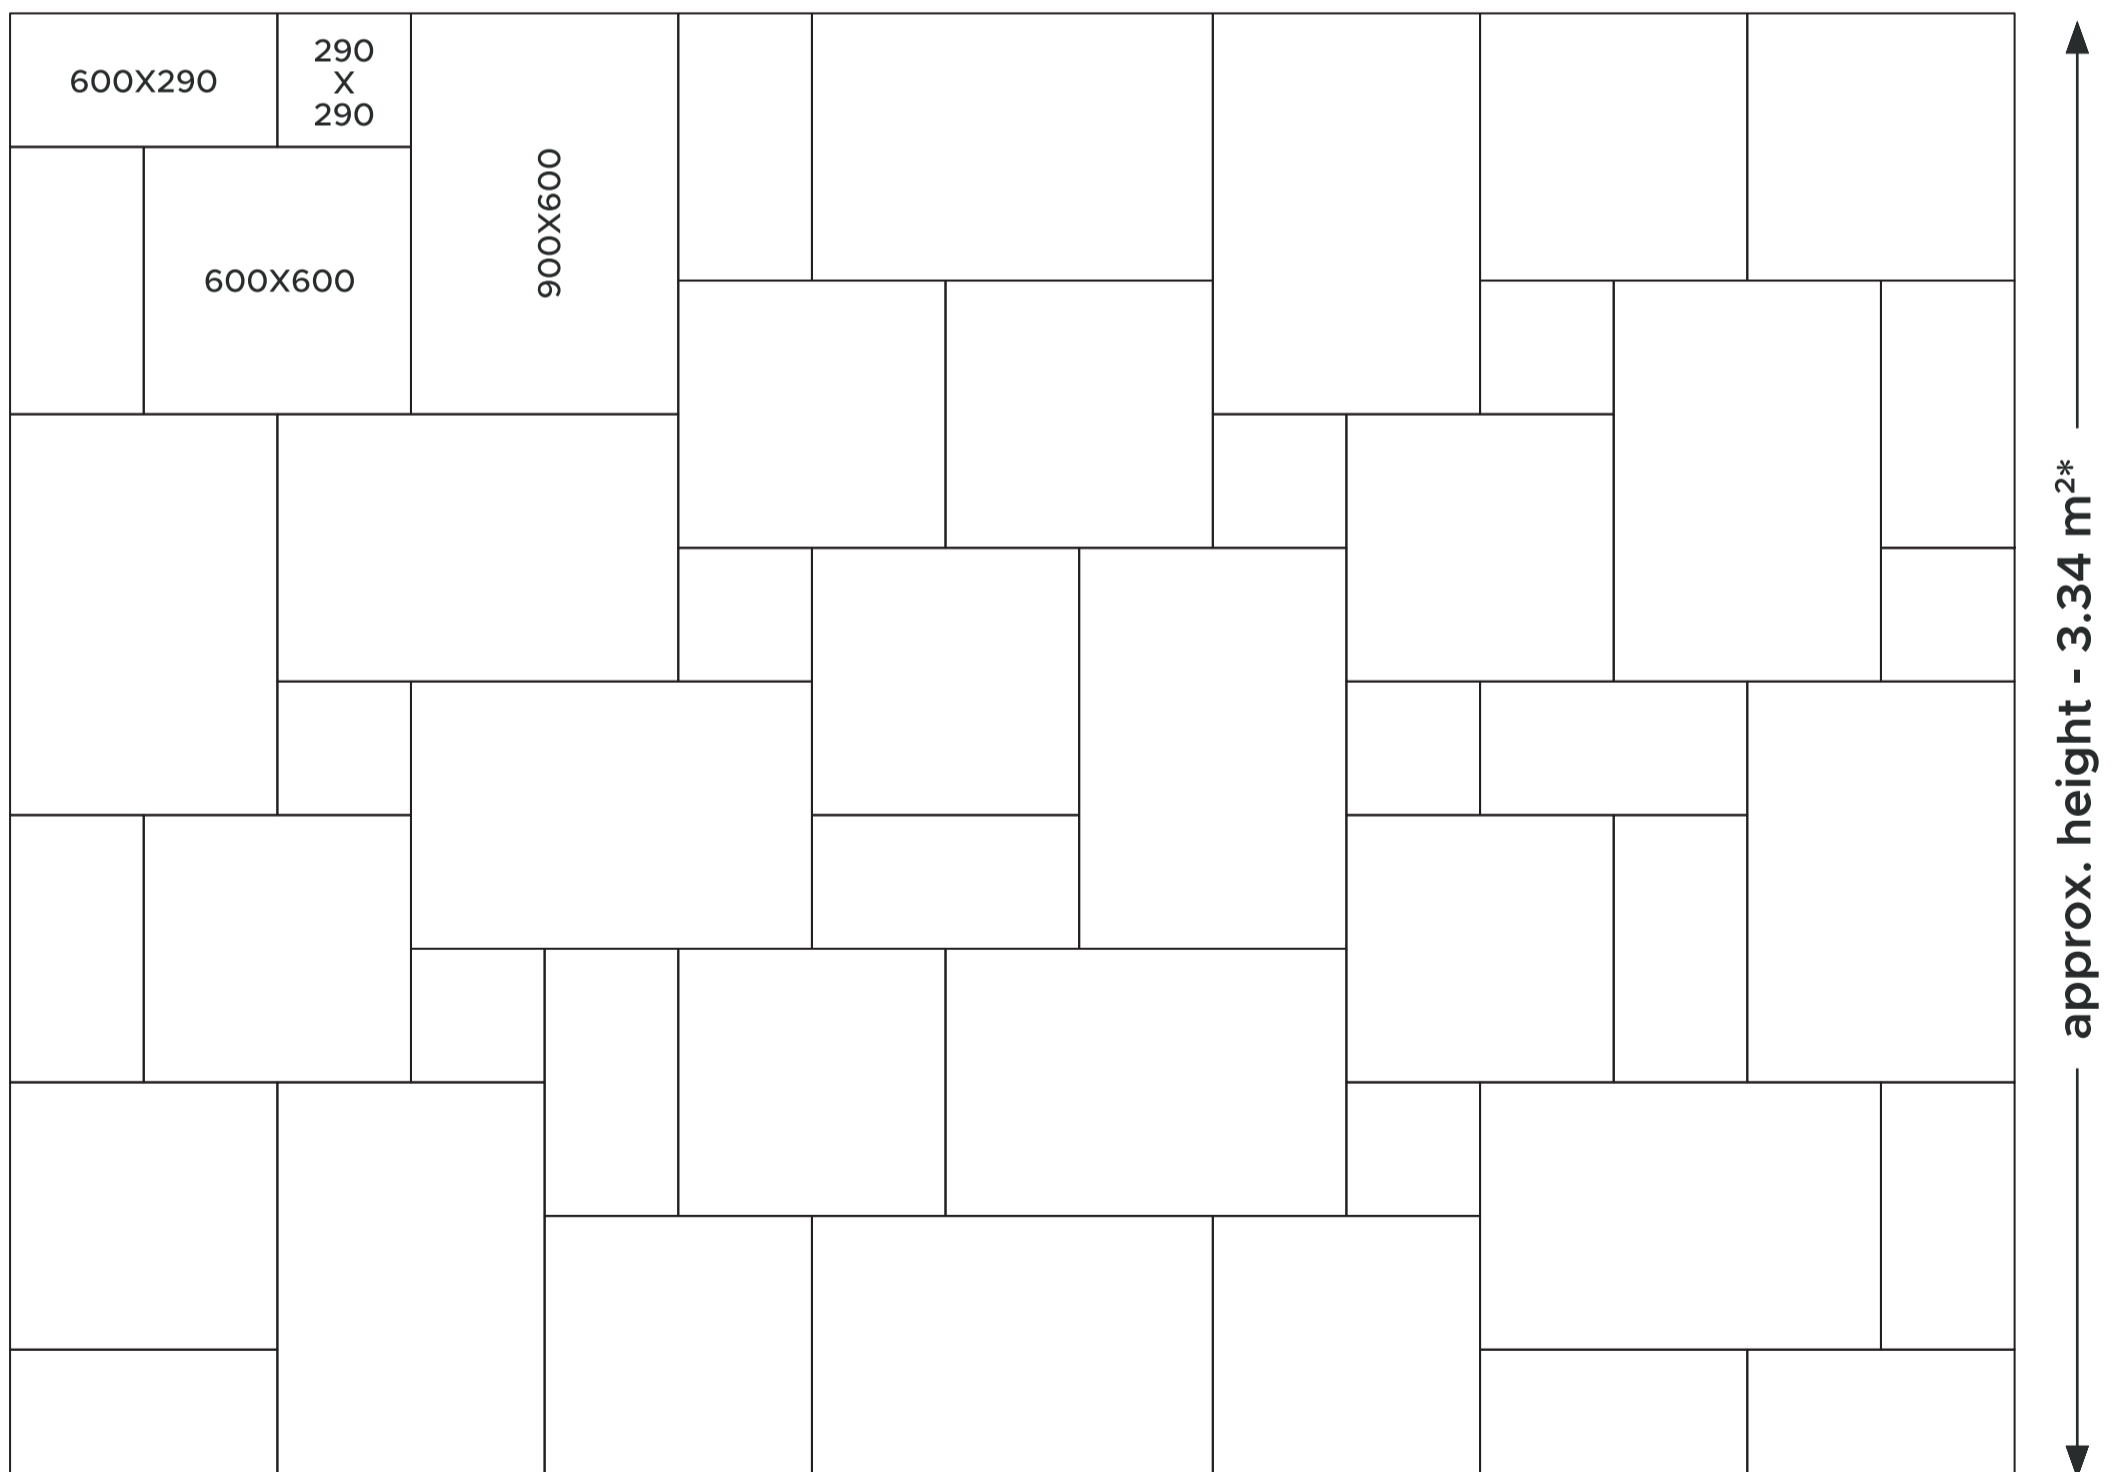

PACK DETAILS

NOMINAL SIZE (MM)	PCS (PER PACK)	TOTAL PCS
900X600	13 PCS	48 PCS
600X600	13 PCS	
600X290	13 PCS	
290X290	09 PCS	

THE LAYING PATTERN OF PATIO PACKS COVERS APPROX. 15.25 SQM*

approx. width - 4.57 m²*