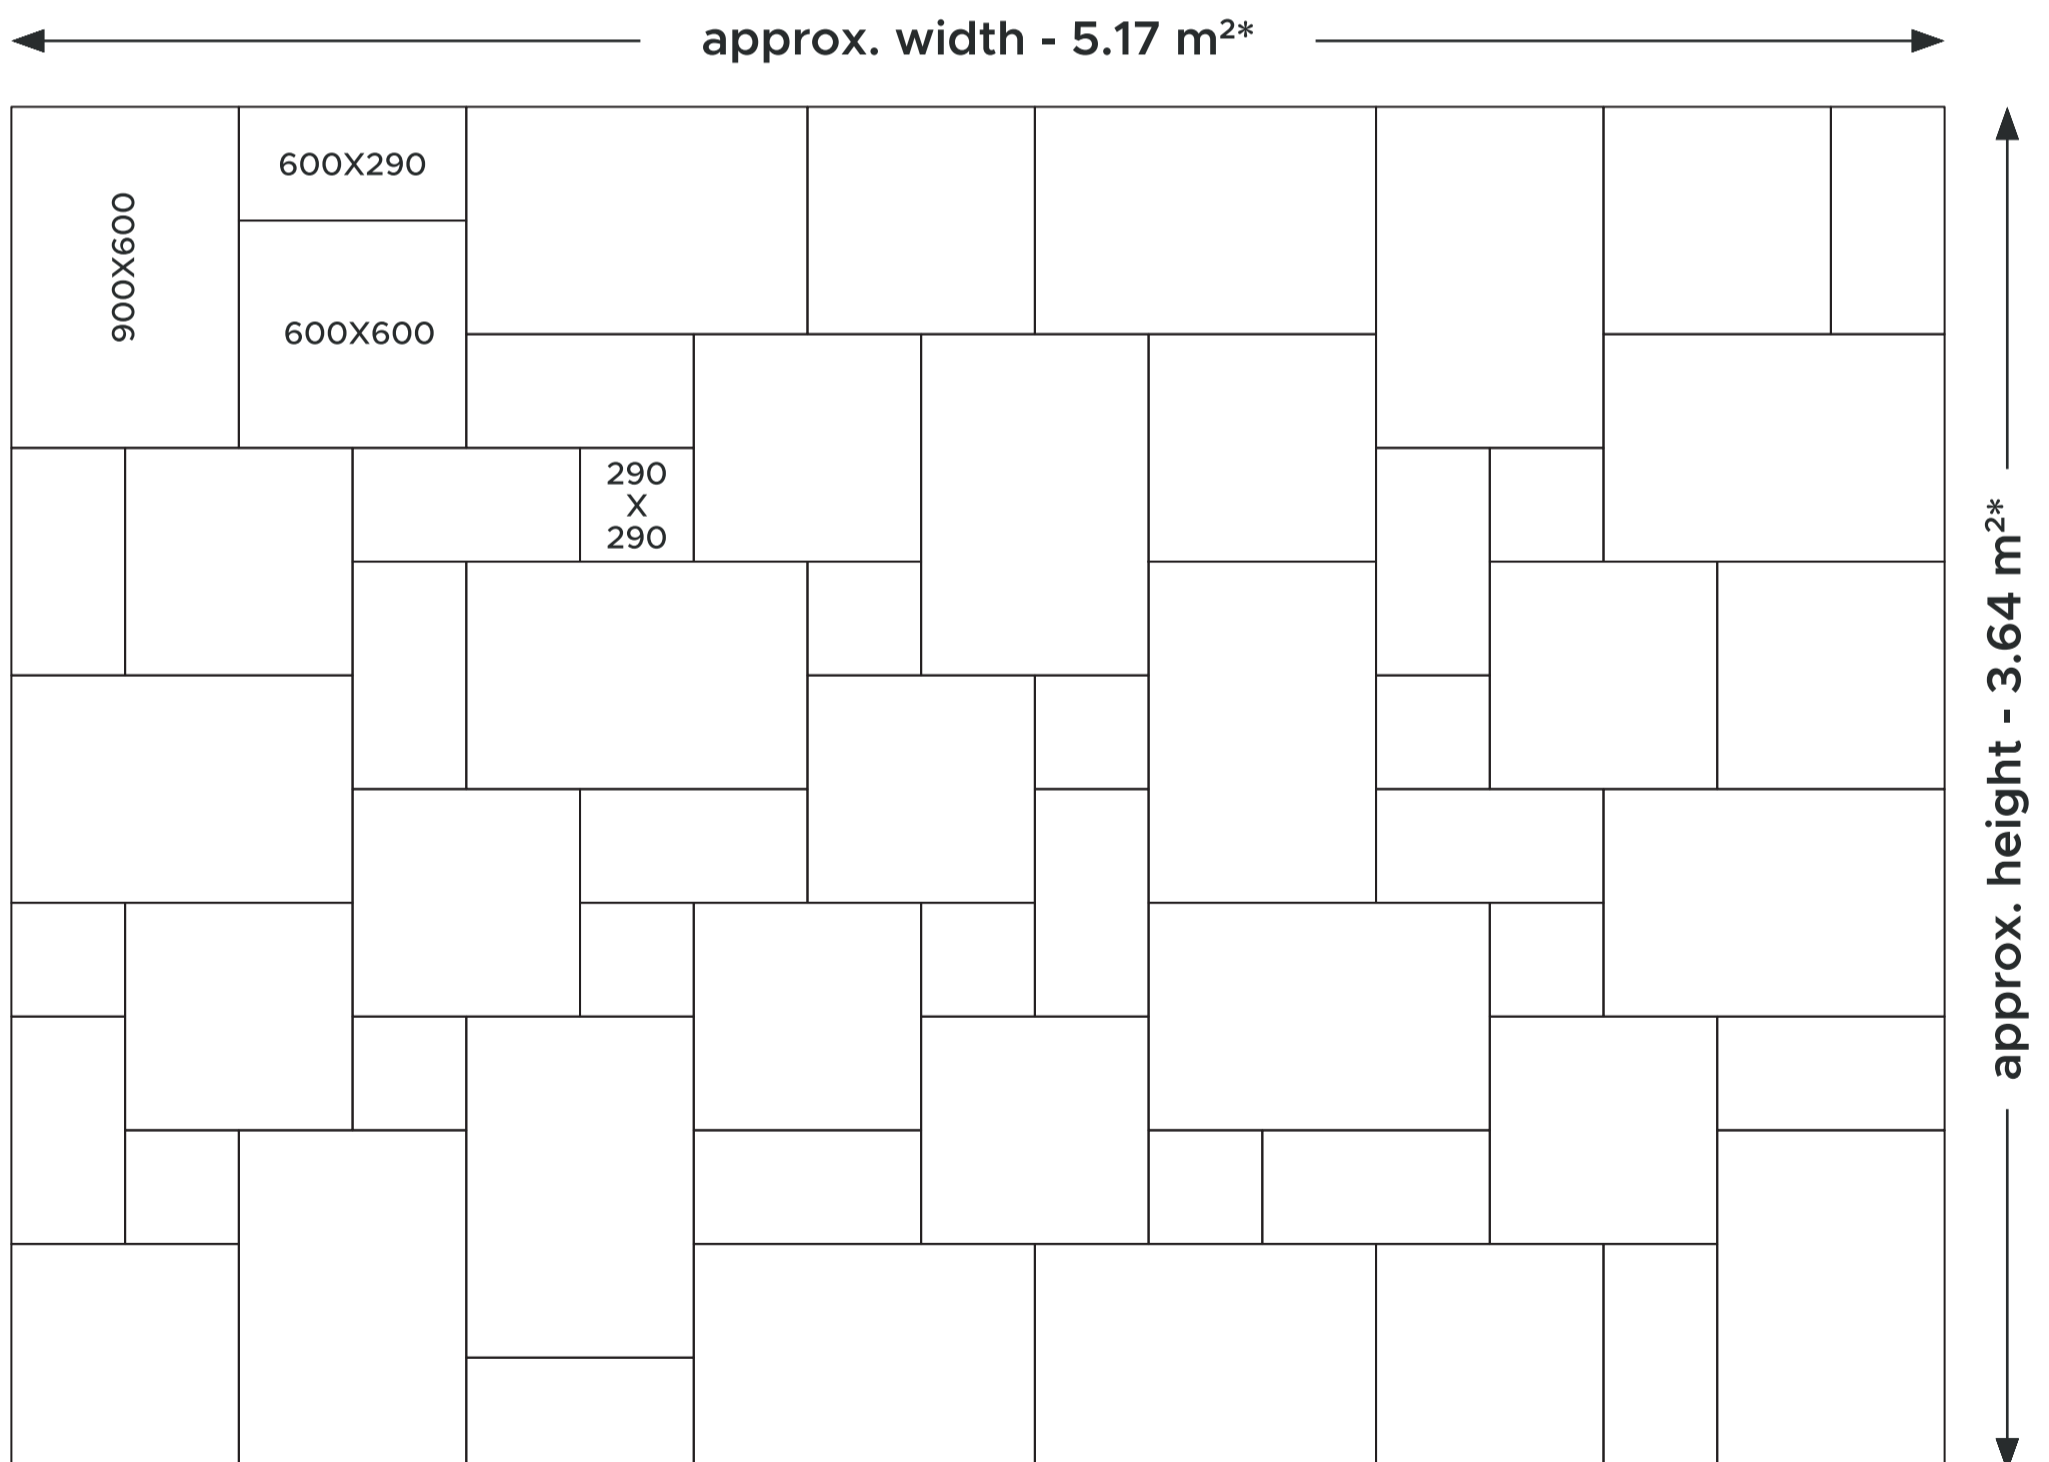

## PACK DETAILS

NOMINAL SIZE (MM)	PCS (PER PACK)	TOTAL PCS
900X600	16 PCS	60 PCS
600X600	16 PCS	
600X290	16 PCS	
290X290	12 PCS	

## THE LAYING PATTERN OF PATIO PACKS COVERS APPROX. 18.90 SQM\*

**Better Paving, Better Prices!**